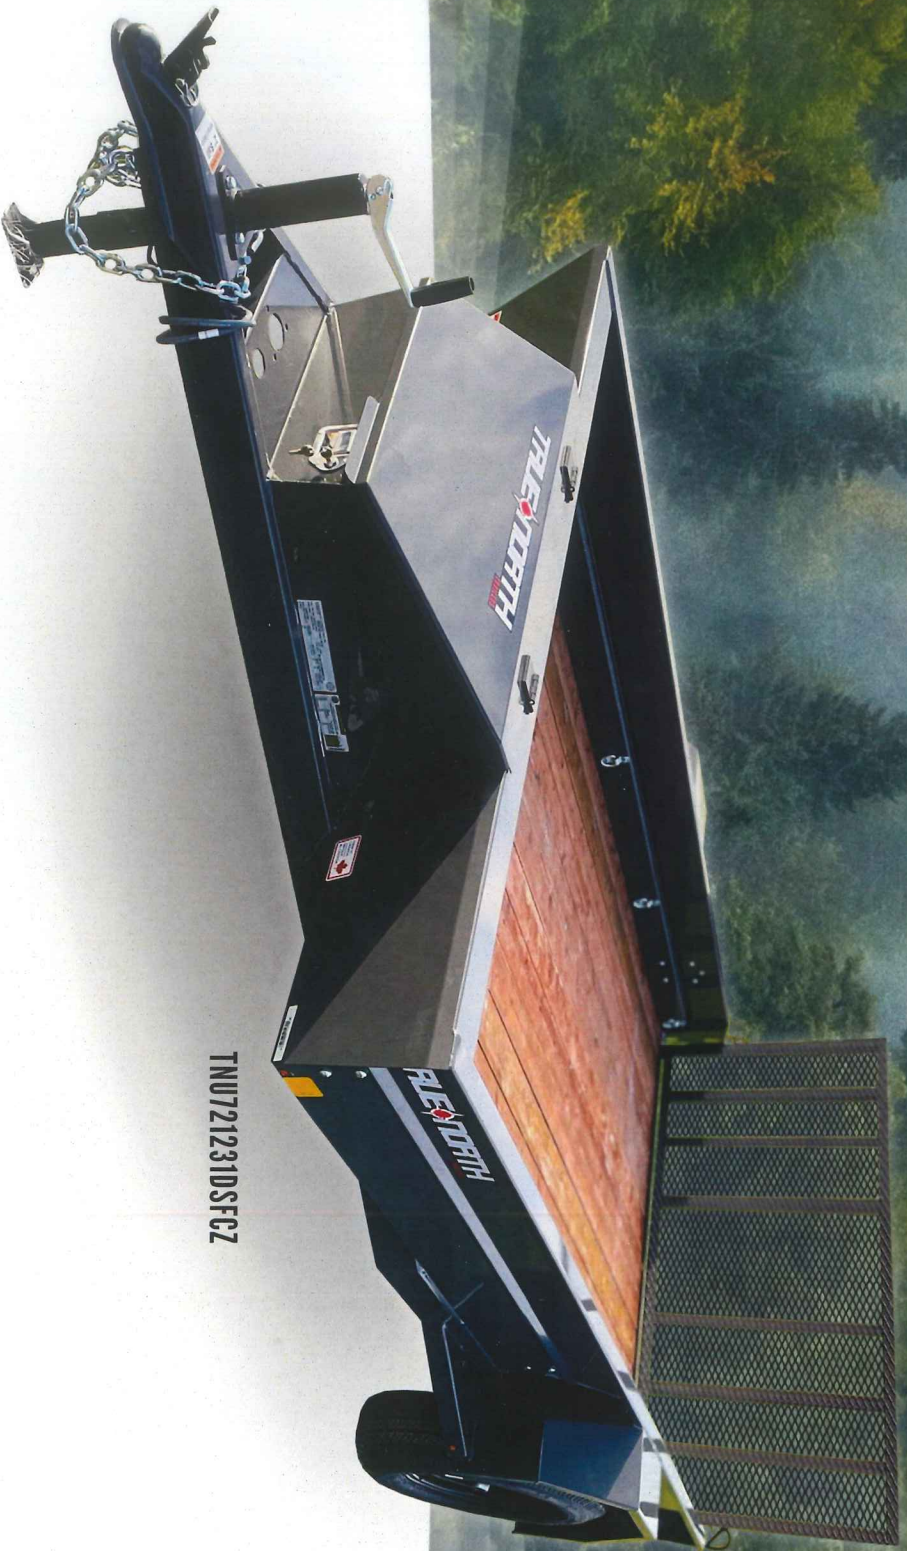

TRUE NORTH TRAILERS

12' x 77" UTILITY TRAILER
WITH SOLID SIDES + GATE/RAMP + TOOLBOX

TNU721231DSFCZ

SPECIFICATIONS

- GVWR: 3,500 lb.
- Dry Weight: 1,157 lb.
- Axle: 3,500 lb. Rated Idler Axle
- Coupler Type: Bumperpull
- Coupler Spec: 2" A-Frame Coupler with Safety Chains
- Deck: 2" x 6" Wood Floor
- Suspension: 4-Leaf Springs
- Tires: ST205x15 Tire and Wheel Assemblies
- Ramp/Gate: Fold-In Rear Ramp Gate
- Jack: 2,000 lb. Rated Top Wind Jack
- Colour: Charcoal Powder Coated (Galvanized version also available)

- Overall Length : 194 in
- Overall Width : 96 in
- Deck Length : 144 in
- Deck Width : 77 in

PREMIUM FEATURES

- Toolbox with lockable lid
- 5 x D-Rings bolted to the sides