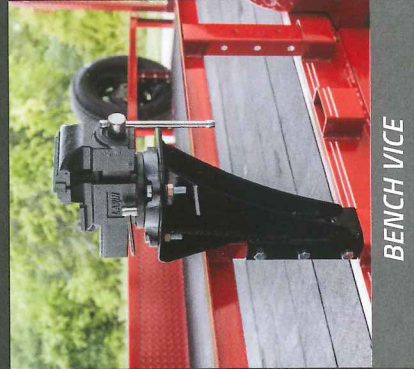

READY-RAIL

PATENT PENDING

Ready Rail® is a patent pending rail system that allows you to customize your trailer to your specific needs through bolt-on accessories. With Ready Rail®, your trailer can transform over its life to match your ever changing needs.

Ready Rail® is available exclusively on PJ Trailers.

READY RINGS

BED DIVIDER

BENCH VICE

COOLER RACK

TRIMMER RACK ADAPTERS

LANDSCAPE TOOLBOX

SPARE TIRE MOUNT