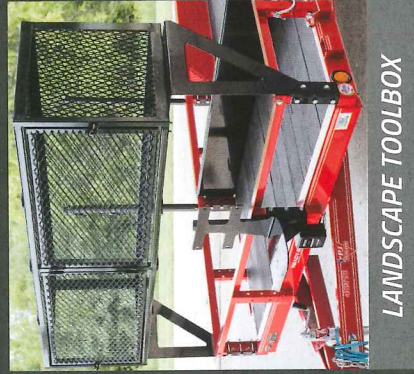

READY-RAIL

PATENT PENDING

Ready Rail® is a patent pending rail system that allows you to customize your trailer to your specific needs through bolt-on accessories. With Ready Rail®, your trailer can transform over its life to match your ever changing needs.

Ready Rail® is available exclusively on PJ Trailers.

READY RINGS

BED DIVIDER

BENCH VICE

COOLER RACK

TRIMMER RACK ADAPTERS

LANDSCAPE TOOLBOX

SPARE TIRE MOUNT