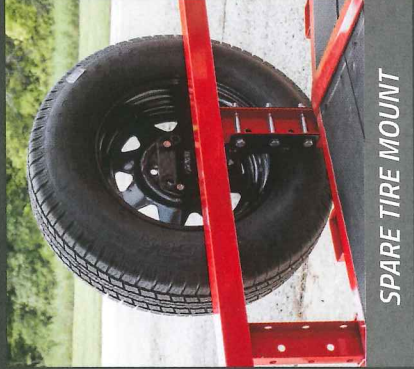

Ready Rail® is available exclusively on PJ Trailers.

READY RINGS

BED DIVIDER

BENCH VICE

COOLER RACK

TRIMMER RACK ADAPTERS

LANDSCAPE TOOLBOX

SPARE TIRE MOUNT